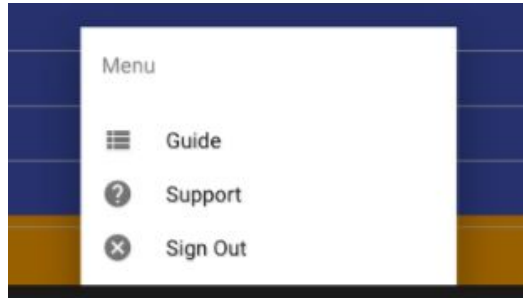

Step 4. Once you have logged in, you may scroll up or down to view the channels. To select a channel, click the channel and a guide will appear showing you what is on now and next. Click **Watch Now** to select the channel.

Step 5. Full Screen, Closed Caption (CC), Pause, Play, Rewind and Settings

Click the screen to bring up options:

- a. Full Screen - click the opposing arrows (bottom right)
- b. Closed Captioning (CC) - click to turn on / off
- c. Pause - click play symbol to pause
- d. Play - click play symbol to resume
- e. Rewind - click mouse on slide bar and drag to the left
Drag to the right to return to current time
- f. Settings - allows you to set bitrate - we recommend not using this feature. App will automatically choose the best setting.

Step 6. To view the Guide, Support or Sign Out click the three lines in the upper right corner. A pop up will appear at the bottom of your screen.

Step 7. To view the guide, click Guide. Swipe right and or left to view listings for the next 24 hours.