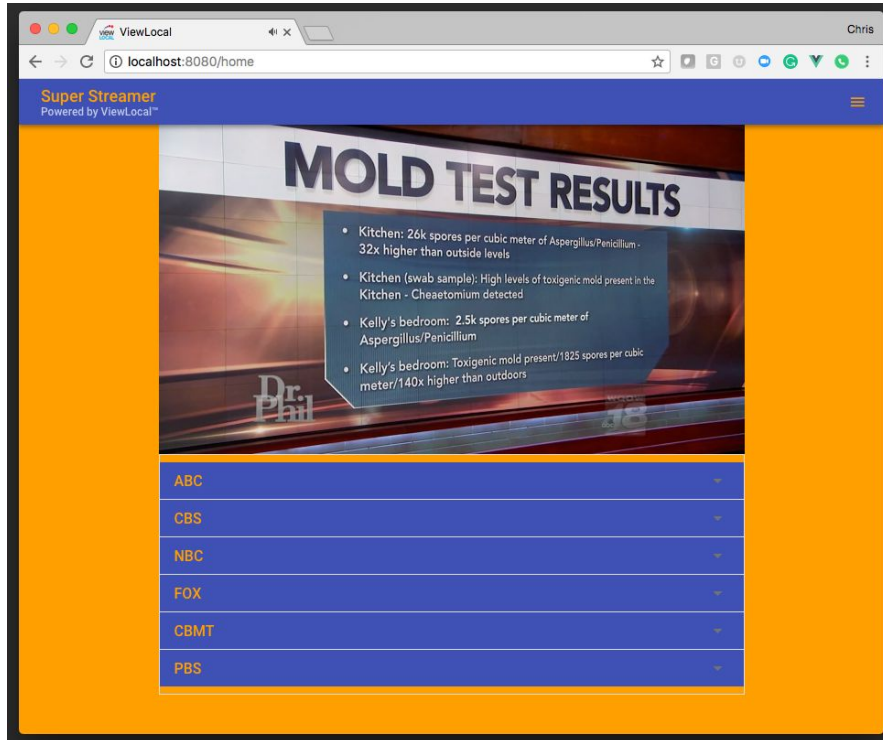

Step 4. Once you have logged in, you may scroll up or down to view the channels. To select a channel, click the channel and a guide will appear showing you what is on now and next. Click **Watch Now** to select the channel.