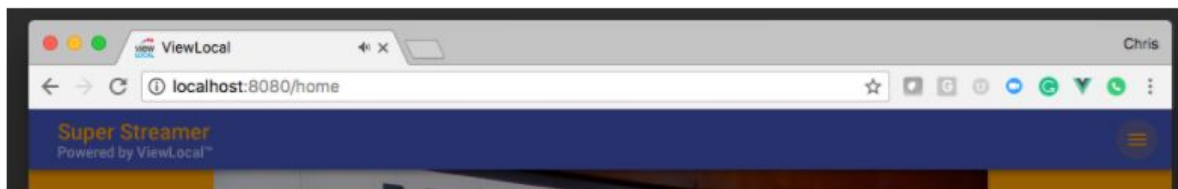

Step 6. To view the Guide, Support or Sign Out click the three lines in the upper right corner. A pop up will appear at the bottom of your screen.