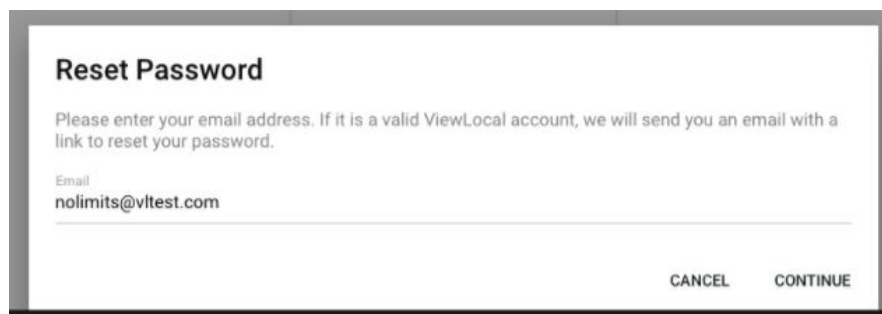

Website

Step 1. In a chrome browser, enter the url: viewlocal.tv

Step 2. Sign in with your email address and password.

Step 3. If you have forgotten your password, click **Reset Pass**, type your full email address and click **Continue**. An email will be sent that will allow you to change your password.

Step 4. Once you have logged in, you may scroll up or down to view the channels. To select a channel, click the channel and a guide will appear showing you what is on now and next. Click **Watch Now** to select the channel.